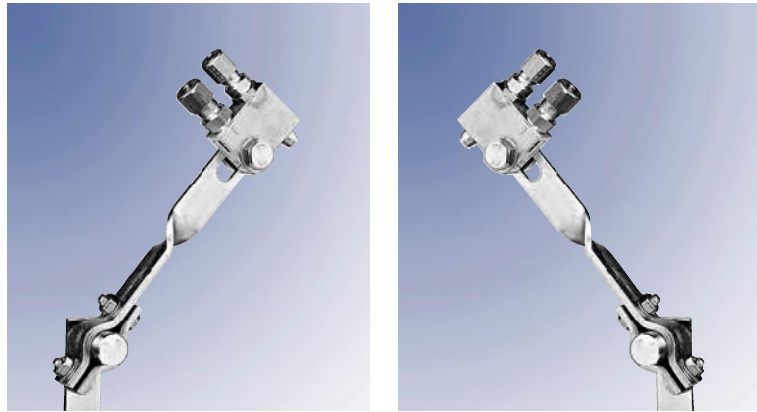

Bracket Mounting, Accessories, Mounting Plates

Bracket Mounting (Bracket 515-31224-1) of SD Nozzles

Bracket Mounting (Bracket 515-31225-1) of SDLH Nozzles

Mounting Plates with SDLM Nozzles